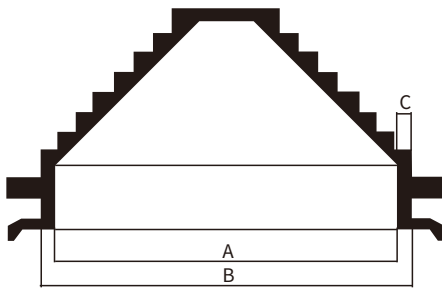

WRSFT Cable End Enclosure

- Applicable to cable inlet and outlet sealing inside switchgear.
- Prevent small insects from entering live equipment and abrasion between cables and metal switchgear.

Selection Table

Spec.	A (mm) (±5)	B (mm) (±5)	C (mm) (±0.5)
WRSFT-70	60	70	4.0
WRSFT-110	97	110	6.0